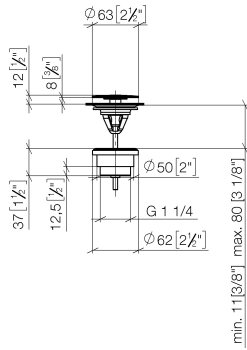

Basin Waste without press-closing 1 1/4" - Durabronz (23kt Gold)

IMO

10 126 970

Fits: IMO, LULU, MADISON, MEM, TARA,
CL.1, LISSÉ, VAIA, META, CYO

	Durabronz (23kt Gold)	10 126 970-09
	Chrome	10 126 970-00
	Brushed Platinum	10 126 970-06
	Platinum	10 126 970-08
	Dark Chrome	10 126 970-19
	Light Gold	10 126 970-26
	Brushed Light Gold	10 126 970-27
	Brushed Durabronz (23kt Gold)	10 126 970-28
	Matte Black	10 126 970-33
	Brushed Bronze	10 126 970-42
	Brushed Champagne (22kt Gold)	10 126 970-46
	Champagne (22kt Gold)	10 126 970-47
	Brushed Chrome	10 126 970-93
	Brushed Dark Platinum	10 126 970-99

Basin Waste without press-closing 1 1/4" - Durabross (23kt Gold)

IMO

10 126 970

Only suitable for sinks without an overflow.

10 126 970

mm [inches]

10 126 970

Parts for other finishes can be found here: [Chrome](#)

Spare parts list

No.	Item Number	Name	Quantity used	Delivery time
1	09 31 20 097-09	plug	1	40
2	09 30 30 179 90	screw	1	2
3	09 11 01 038-09	cup	1	40
4	09 14 05 061 90	seal	1	2
5	09 14 03 153 90	seal	1	2
6	09 11 10 156-09	connection	1	60